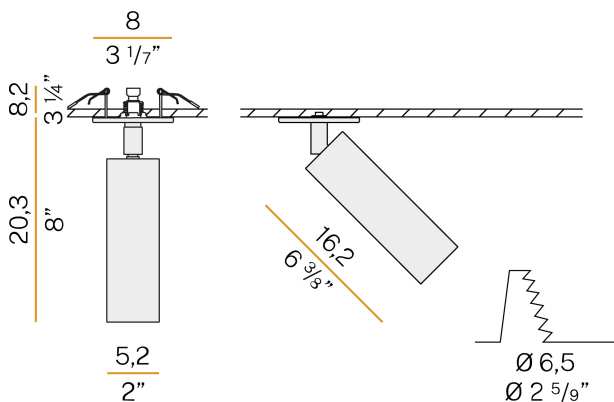

PANZERI

Lola

500mA DC dimmable (DALI/Push DIM)

X12002.020.4002

● black

Data sheet

CODE	X12002.020.4002
SYSTEM POWER CONSUMPTION	18W
EFFICACY	110.83lm/W
LIGHT SOURCE	LED
LIGHT SOURCE LIFETIME	L80 (B10) 50.000h
COLOUR TEMPERATURE	3000K Ra>85
LIGHT DISTRIBUTION	adjustable
BEAM ANGLE	30°
POWER SUPPLY	500mA DC
ELECTRICAL CONFIGURATION	dimmable (DALI/Push DIM)
DRIVER	remote included
NOMINAL LUMINOUS FLUX	2400lm
LUMEN OUTPUT	1995lm
EFFICIENCY	83.1%
GLARE RATING	UGR < 12
WEIGHT	0,52 Kg
PROTECTION DEGREE	IP20
GLOW WIRE TEST PERFORMANCE	850°
PACKING DIMENSIONS	12,0 x 29,5 x 11,0 cm

Lighting fixture for ceiling semi-built-in installation for interiors, with swivelling light beam.
Built-in ceiling plate for permanent false ceilings, in pickled sheet metal with polyacrylic paint.
Turned brass joint.
Die-cast aluminium structure rotating on two axes in white, black, bronze, mat brass or titanium polyacrylic paint.
Reflector in thermoplastic material with chrome plated finish.
Anti-glare snoot in black thermoplastic material.
Stainless steel spring clips for false ceiling fixing.
Equipped with 0,4m (15,7") long power cable.
Built-in hole dimension: Ø 65mm (Ø 2,6")

Technical drawing

Polar diagram