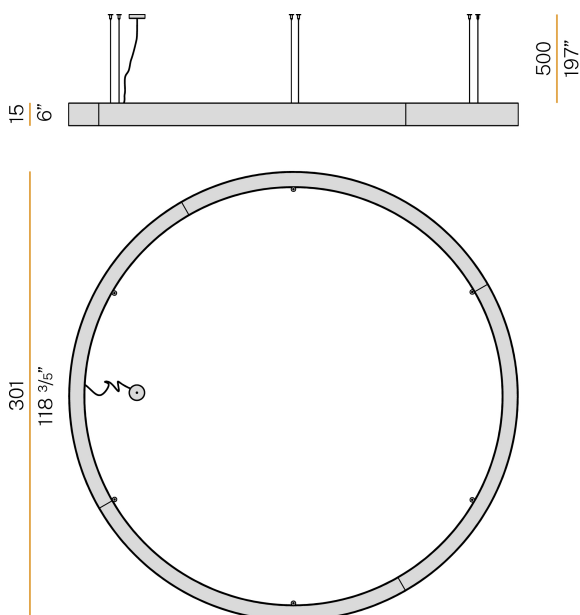

PANZERI

Golden Ring

220-240V AC dimmable (DALI/Push DIM)

L08102.300.0402

● black

Data sheet

CODE	L08102.300.0402
SYSTEM POWER CONSUMPTION	370W
EFFICACY	70.72lm/W
LIGHT SOURCE	LED
LIGHT SOURCE LIFETIME	L80 (B20) 80.000h
COLOUR TEMPERATURE	3000K Ra>90
LIGHT DISTRIBUTION	diffused
POWER SUPPLY	220-240V AC
FREQUENCY	50/60Hz
ELECTRICAL CONFIGURATION	dimmable (DALI/Push DIM)
DRIVER	integrated included
NOMINAL LUMINOUS FLUX	52387lm
LUMEN OUTPUT	26166lm
EFFICIENCY	49.9%
WEIGHT	41,48 Kg
PROTECTION DEGREE	IP40
COLOUR TOLLERANCES	SDCM 3
GLOW WIRE TEST PERFORMANCE	850°
PACKING DIMENSIONS	312,0 x 40,0 x 180,0 cm

Suspension lighting fixture for interiors, with direct and indirect light emission. Pickled sheet metal structure in polyacrylic paint. Aluminium dissipation plates. Aluminium and pickled sheet metal covers in white or black polyacrylic paint, or with gold leaf coating. Diffusers in modelled polycarbonate with opaline finish. Suspension kit with griplocks and 5m (196,9") long steel cables. 5m (196,9") long power cable in transparent PVC. Power canopy with galvanized sheet metal ceiling bracket and pickled sheet metal covering in white or black polyacrylic paint, or with gold leaf coating.

Technical drawing

Polar diagram

PANZERI

Golden Ring

Accessories / power supply and fixing

M8102-6

Canopy for power supply and to join 6 steel cables.