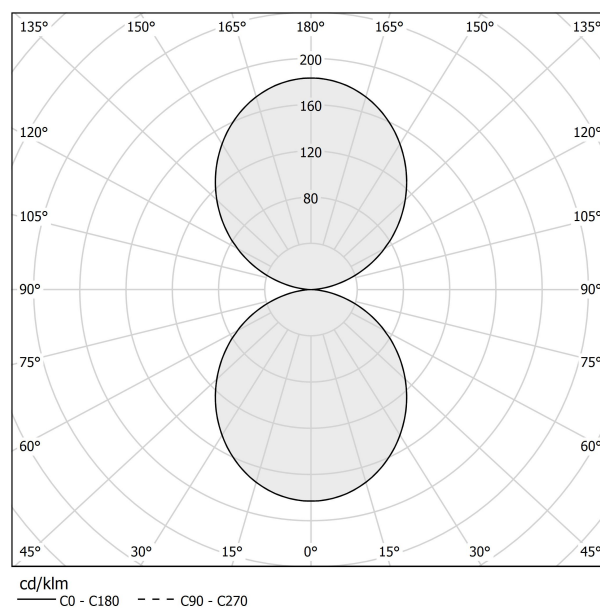

Polar diagram