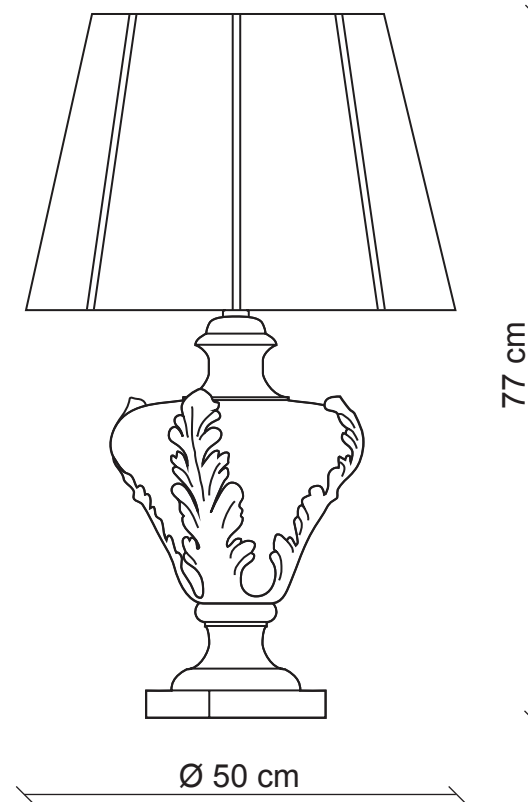

PATRIZIAGARGANTI

Firenze

BAGA XXI Century
LOVELY LIGHT

art. CM538

2 lights Ceramic table lamp

Finish: Blu with silver details

Lampshades: White paper

 Ø 50x34
H. 35

 2x
100W E27
not supplied

m³ 0,43
Kg 5,6