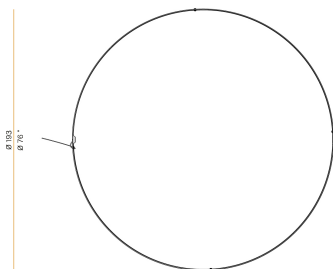

PANZERI

Zero Round

24V DC

M10301.200.0510

● white

Data sheet

CODE	M10301.200.0510
SYSTEM POWER CONSUMPTION	88W
EFFICACY	92.7lm/W
LIGHT SOURCE	LED
LIGHT SOURCE LIFETIME	L70 (B50) 60.000h
COLOUR TEMPERATURE	2700K Ra>90
LIGHT DISTRIBUTION	diffused
POWER SUPPLY	24V DC
DRIVER	remote not included
LUMEN OUTPUT	8158lm
WEIGHT	2,34 Kg
PROTECTION DEGREE	IP20
COLOUR TOLLERANCES	SDCM 3
PACKING DIMENSIONS	200,0 x 200,0 x 11,0 cm

Extruded polycarbonate diffuser with opaline finish.

Suspension kit with griplocks and 5m (196,9") long steel cables.

5m (196,9") long power cable in transparent PVC.

Provided without power canopy.

Technical drawing