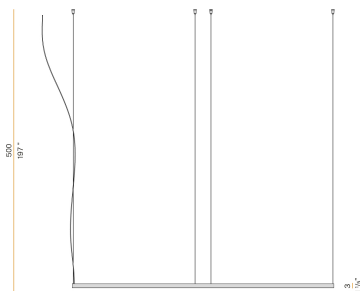

PANZERI

Zero Round

24V DC

M10301.200.0510

● white

Data sheet

CODE	M10301.200.0510
SYSTEM POWER CONSUMPTION	88W
EFFICACY	92.7lm/W
LIGHT SOURCE	LED
LIGHT SOURCE LIFETIME	L70 (B50) 60.000h
COLOUR TEMPERATURE	2700K Ra>90
LIGHT DISTRIBUTION	diffused
POWER SUPPLY	24V DC
DRIVER	remote not included
LUMEN OUTPUT	8158lm
WEIGHT	2,34 Kg
PROTECTION DEGREE	IP20
COLOUR TOLLERANCES	SDCM 3
PACKING DIMENSIONS	200,0 x 200,0 x 11,0 cm

Single or multiple suspension lighting fixture for interiors, with direct and indirect light emission.

Bended extruded aluminium structure in white, black, bronze, mat brass or titanium polyacrylic paint.

Extruded polycarbonate diffuser with opaline finish.

Suspension kit with griplocks and 5m (196,9") long steel cables.

5m (196,9") long power cable in transparent PVC.

Provided without power canopy.

Technical drawing