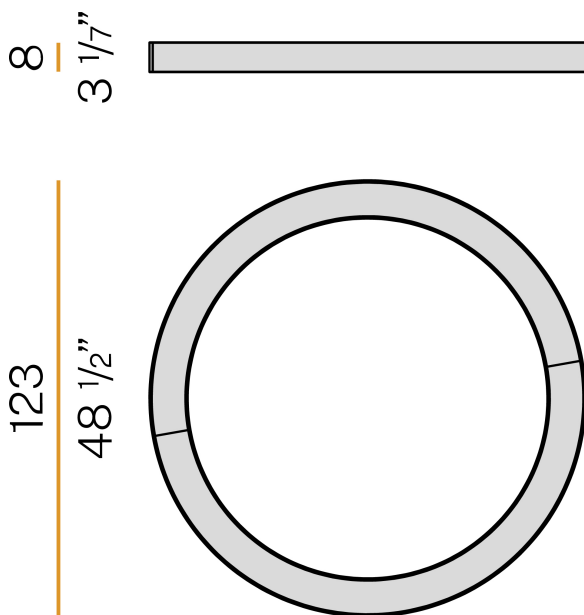

Technical drawing