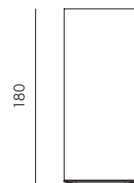

Lamp / Lampada	Input / Alimentazione	Power / Potenza	Color Tolerance/ Tolleranza Cromatica	CRI / CRI
1 LED COB CREE	220/240V 50/60Hz	5/10/14/19/25W	2-SDCM / 3-SDCM	80 MIN