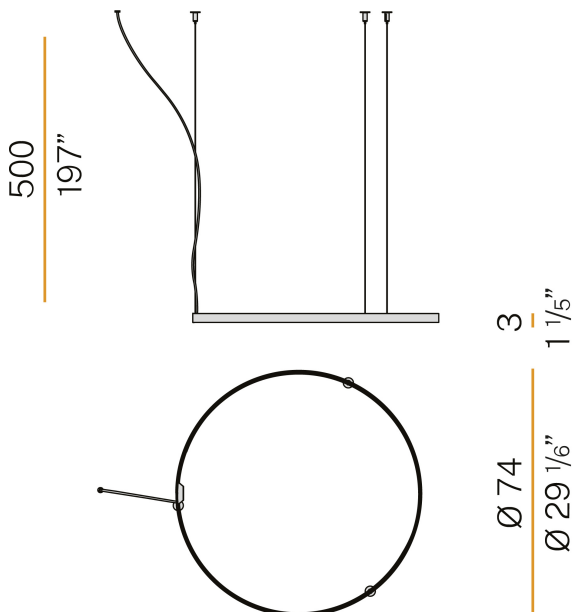

### Data sheet

CODE	M03302.075.0510
SYSTEM POWER CONSUMPTION	36W
EFFICACY	84.97lm/W
LIGHT SOURCE	LED
LIGHT SOURCE LIFETIME	L70 (B50) 60.000h
COLOUR TEMPERATURE	2700K Ra>90
LIGHT DISTRIBUTION	diffused
POWER SUPPLY	24V DC
DRIVER	remote not included
NOMINAL LUMINOUS FLUX	4252lm
LUMEN OUTPUT	3059lm
EFFICIENCY	71.9%
WEIGHT	1,12 Kg
PROTECTION DEGREE	IP20
COLOUR TOLLERANCES	SDCM 3
PACKING DIMENSIONS	83,0 x 83,0 x 10,0 cm

### Technical drawing

8.8  
1 1/2"

32.5  
12 1/4"