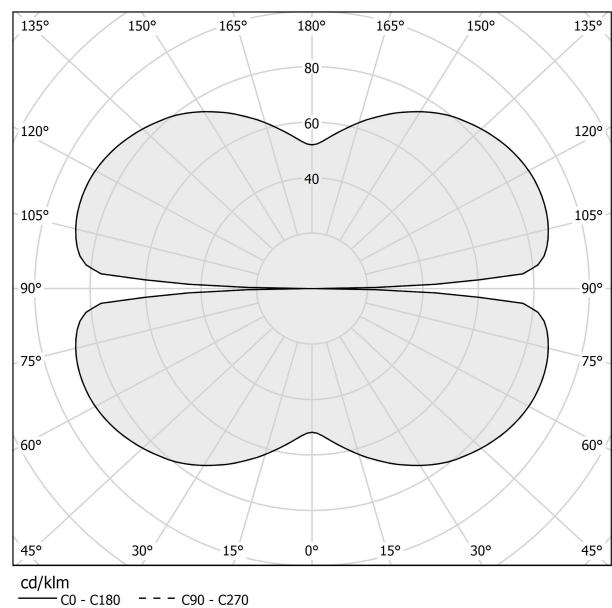

### Data sheet

CODE	M03302.075.0510
SYSTEM POWER CONSUMPTION	36W
EFFICACY	84.97lm/W
LIGHT SOURCE	LED
LIGHT SOURCE LIFETIME	L70 (B50) 60.000h
COLOUR TEMPERATURE	2700K Ra>90
LIGHT DISTRIBUTION	diffused
POWER SUPPLY	24V DC
DRIVER	remote not included
NOMINAL LUMINOUS FLUX	4252lm
LUMEN OUTPUT	3059lm
EFFICIENCY	71.9%
WEIGHT	1,12 Kg
PROTECTION DEGREE	IP20
COLOUR TOLLERANCES	SDCM 3
PACKING DIMENSIONS	83,0 x 83,0 x 10,0 cm

### Technical drawing

### Polar diagram