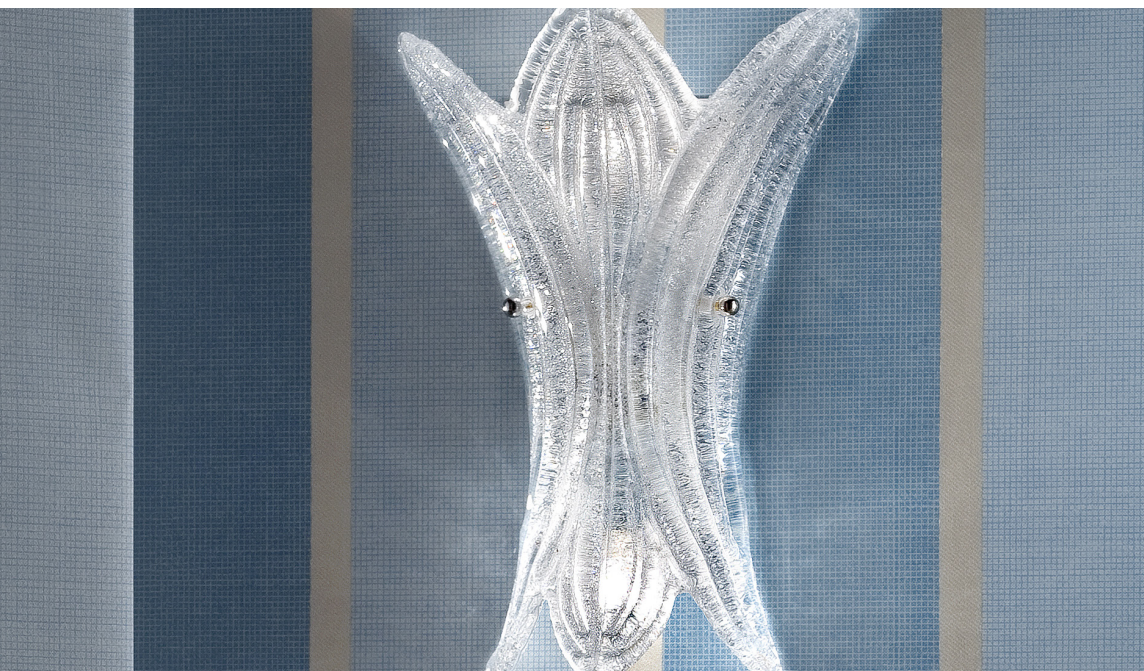

# GRANIGLIA VE 1116 A2 TR

Design by: Studio Stile Masiero

Telaio in metallo verniciato,  
diffusore in vetro in piastra lavorato  
a mano con finitura "graniglia"

Painted metal frame, diffuser in home  
made cast glass with "graniglia"  
finishing.

H	38 cm 15.00"
L	28 cm 11.10"
SP	15 cm 6.00"

 2 x E14 x 40W max  
Incandescenza/Incandescent