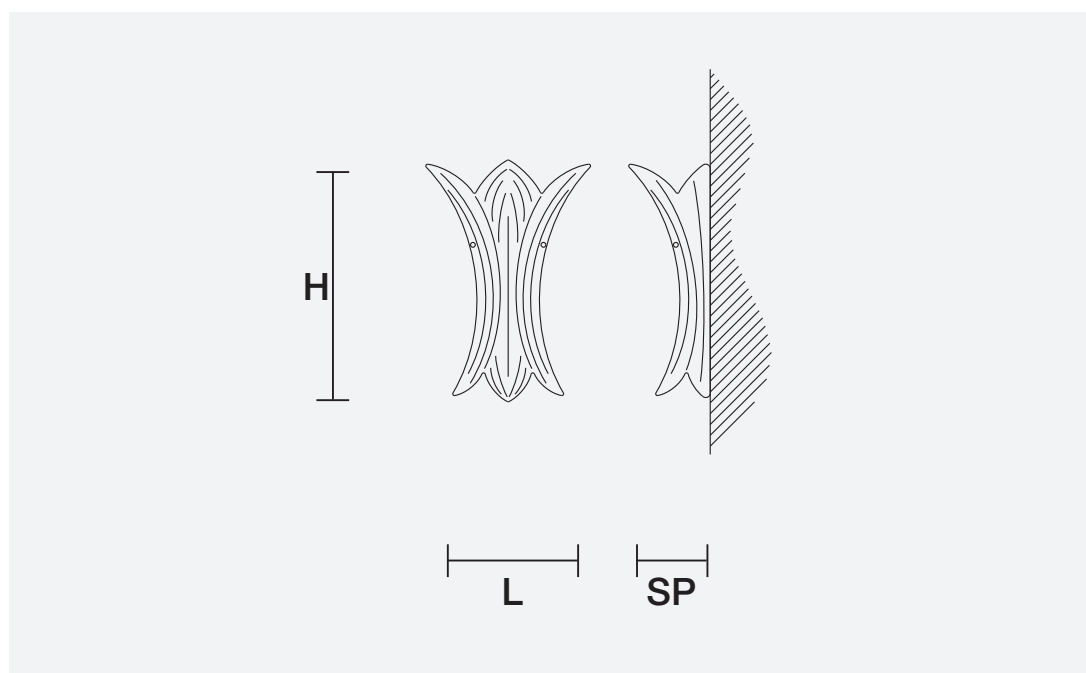

# GRANIGLIA VE 1116 A2 TR

Design by: Studio Stile Masiero

Telaio in metallo verniciato,  
diffusore in vetro in piastra lavorato  
a mano con finitura "graniglia"

Painted metal frame, diffuser in home  
made cast glass with "graniglia"  
finishing.

H	38 cm 15.00"
L	28 cm 11.10"
SP	15 cm 6.00"

 2 x E14 x 40W max  
Incandescenza/Incandescent