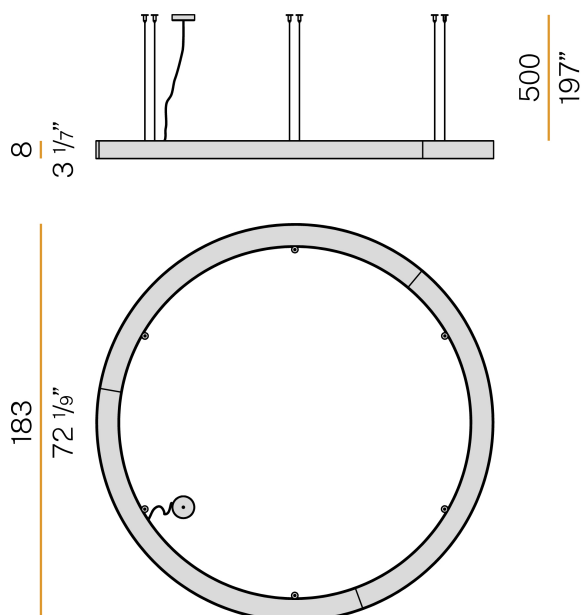

Technical drawing