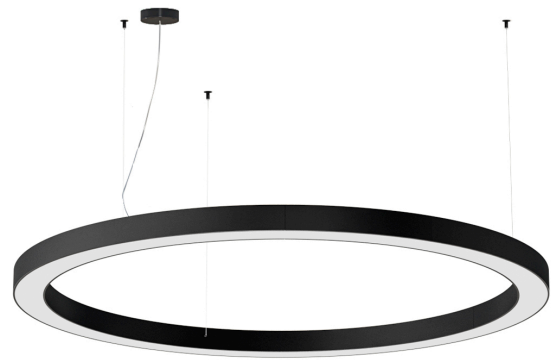

## Silver Ring

220-240V AC dimmable (DALI/Push DIM)

L08202.180.0402

### Data sheet

CODE	L08202.180.0402
SYSTEM POWER CONSUMPTION	110W
EFFICACY	71.36lm/W
LIGHT SOURCE	LED
LIGHT SOURCE LIFETIME	L80 (B20) 80.000h
COLOUR TEMPERATURE	3000K Ra>90
LIGHT DISTRIBUTION	diffused
POWER SUPPLY	220-240V AC
FREQUENCY	50/60Hz
ELECTRICAL CONFIGURATION	dimmable (DALI/Push DIM)
DRIVER	integrated included
NOMINAL LUMINOUS FLUX	15716lm
LUMEN OUTPUT	7850lm
EFFICIENCY	49.9%
WEIGHT	21,31 Kg
PROTECTION DEGREE	IP40
COLOUR TOLLERANCES	SDCM 3
GLOW WIRE TEST PERFORMANCE	850°
PACKING DIMENSIONS	200,0 x 18,0 x 200,0 cm

Suspension lighting fixture for interiors, with direct light emission. Pickled sheet metal structure in polyacrylic paint. Aluminium dissipation plates. Pickled sheet metal covers in white, black or bronze polyacrylic paint, or with gold leaf coating. Diffuser in modelled polycarbonate with opaline finish. Suspension kit with griplocks and 5m (196,9") long steel cables. 5m (196,9") long power cable in transparent PVC. Power canopy with galvanized sheet metal ceiling bracket and pickled sheet metal covering in white, black or bronze polyacrylic paint, or with gold leaf coating.