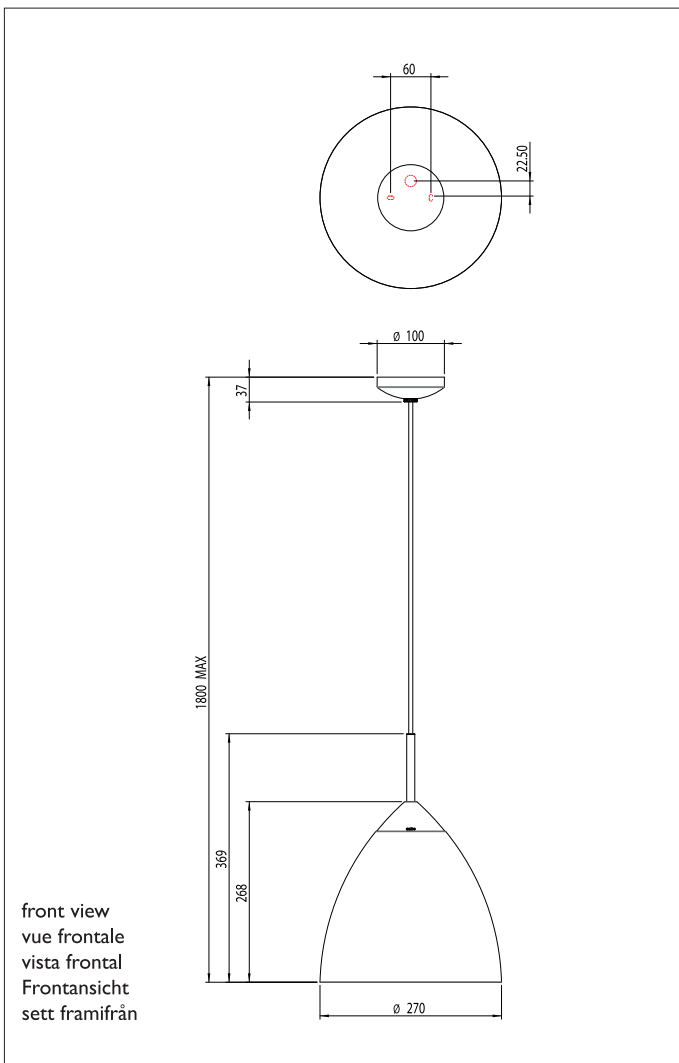

7417 Joel Pendant 270

■ astro

Astro Lighting Ltd.
G2 River Way, Harlow
CM20 2DP, Great Britain

T: +44 (0) 1279 427001
F: +44 (0) 1279 427002
sales@astrolighting.co.uk
www.astrolighting.co.uk