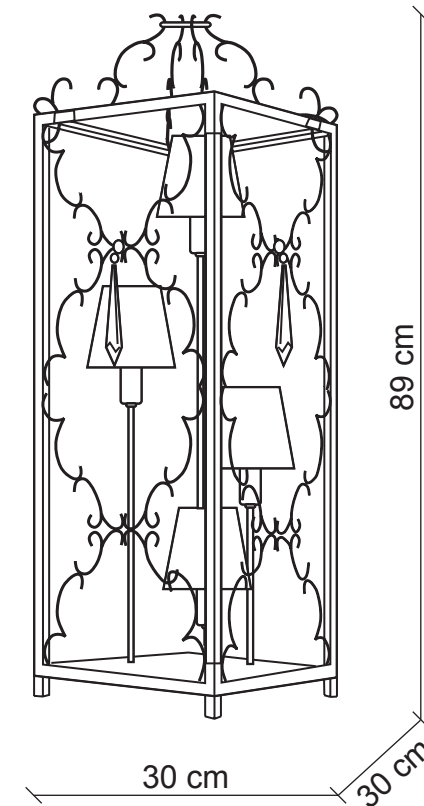

PATRIZIAGARGANTI

Firenze

BAGA Progress
LOVELY LIGHT

art. 3311

4 lights Table lamp

Finish: Silver leaf

Lampshades: Ivory leather

Accessories: Black and clear crystals

Ø 12x8
H. 11

4x
40W E14
not supplied

m³ 0,19
Kg 8,5