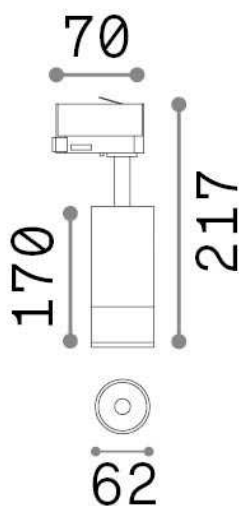

General info

Technical - Spotlights and Tracks

Ean	8021696322087
Item	EOS 15W 4000K ON-OFF BK
Installation	Spotlights and Tracks
Guarantee	5 years
Gross weight	0.76 kg
Volume	0.002592 m ³

Technical info

Net weight	0.71 kg
Insulation class	I
Protection index	IP20
Compliance	CE
Operating temperature	0° ~ +40 °C
Dimmer	NO, On-Off
Power output	220-240 V AC 50/60 Hz
Power supply	In-built, included Replaceable (by qualified operators only), electronic
Adjustability	vert. 0°-90° , orizz. 0°-355°
Accessories not included	Single connection on-off, Link on-off profile

Source info

Integrated source	Integrated LED module
Replaceable source	Replaceable (by qualified operators only)
Power	15 W
Emission	Direct
Max consumption	max 15,00 W
Features LED	LED COB BRIDGELUX
CCT LED	4000 K
Duration LED (t. 25°c)	30000 h
CRI	> 90
SDCM	3
Light beam	20-55°
Light beam flux	1600 lm
Useful light flux	1470 lm