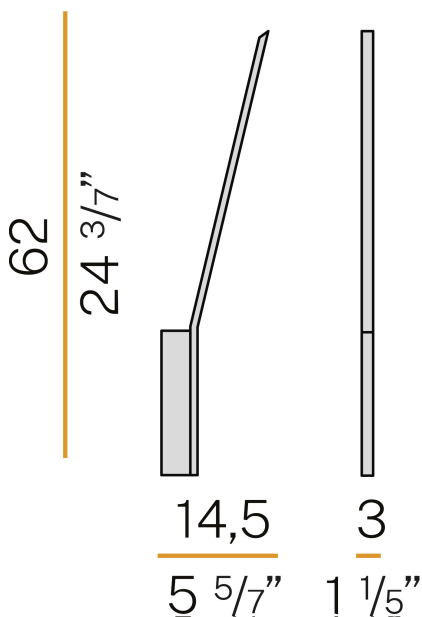

PANZERI

Ypsilon

220-240V AC ON-OFF
A07217.000.0401

Data sheet

CODE	A07217.000.0401
SYSTEM POWER CONSUMPTION	13W
EFFICACY	80.46lm/W
LIGHT SOURCE	LED
COLOUR TEMPERATURE	3000K Ra>90
LIGHT DISTRIBUTION	diffused
POWER SUPPLY	220-240V AC
FREQUENCY	50/60Hz
ELECTRICAL CONFIGURATION	ON-OFF
DRIVER	integrated included
NOMINAL LUMINOUS FLUX	1366lm
LUMEN OUTPUT	1046lm
EFFICIENCY	76.6%
WEIGHT	0,59 Kg
PROTECTION DEGREE	IP20
COLOUR TOLLERANCES	SDCM 3
PACKING DIMENSIONS	10,0 x 83,0 x 5,0 cm

Wall lighting fixture for interiors, with indirect light emission.
Pickled sheet metal wall plate in white, black, bronze or mat brass polyacrylic paint, or in polished stainless steel.
Brass structure in white, black, bronze or mat brass polyacrylic paint, or with galvanic chrome plating.
Extruded polycarbonate diffuser with opaline finish.

Technical drawing

Polar diagram