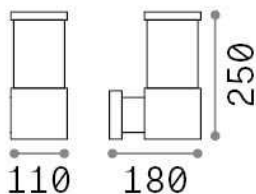

General info

Outdoor - Wall lamps

Ean	8021696326962
Item	TRONCO AP1 COFFEE
Installation	Wall lamps
Guarantee	5 years
Gross weight	1.43 kg
Volume	0.00702 m ³

Technical info

Net weight	1.11 kg
Insulation class	I
Protection index	IP44
Compliance	CE
Operating temperature	-15° ~ +45 °C
Dimmer	Determined by the light bulb
Power output	220-240 V AC
Power supply	Not required
Load resistance	IK05

Source info

Integrated source	Light bulb (not included)
Replaceable source	No
Power	E27 max 1 x 42 W
Emission	Diffuse
Max consumption	-