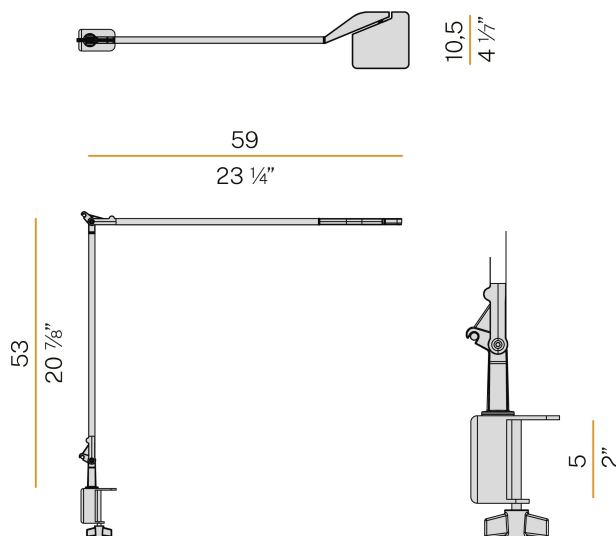

PANZERI

Jackie

220-240V AC dimmable (Step DIM)

CM07730.000.0409

titanium

Data sheet

| | |
|--------------------------|-----------------------|
| CODE | CM07730.000.0409 |
| SYSTEM POWER CONSUMPTION | 10W |
| EFFICACY | 70.6lm/W |
| LIGHT SOURCE | LED |
| LIGHT SOURCE LIFETIME | L90 (B10) 50.000h |
| COLOUR TEMPERATURE | 3000K Ra>90 |
| LIGHT DISTRIBUTION | adjustable |
| BEAM ANGLE | 90° |
| POWER SUPPLY | 220-240V AC |
| FREQUENCY | 50/60Hz |
| ELECTRICAL CONFIGURATION | dimmable (Step DIM) |
| DRIVER | integrated included |
| NOMINAL LUMINOUS FLUX | 884lm |
| LUMEN OUTPUT | 706lm |
| EFFICIENCY | 79.9% |
| WEIGHT | 0,83 Kg |
| PROTECTION DEGREE | IP40 |
| COLOUR TOLLERANCES | SDCM 3 |
| PACKING DIMENSIONS | 6,0 x 119,0 x 25,0 cm |

Table lighting fixture for interiors, with swivelling light beam.
 Pickled sheet metal fixing clamp in polyacrylic paint.
 Extruded aluminium frame in white, black, red or titanium polyacrylic paint.
 Die-cast aluminium joints in polyacrylic paint.
 Steel wire rope slings.
 Die-cast aluminium head rotating on two axes in polyacrylic paint.
 Modelled acrylic diffuser with mat finish and double serigraphy.
 Push-button to adjust luminosity according to 5 levels of visual comfort.
 Equipped with a 1,6m (63") long power cable with jack connector and adapter plug.

Technical drawing

Polar diagram