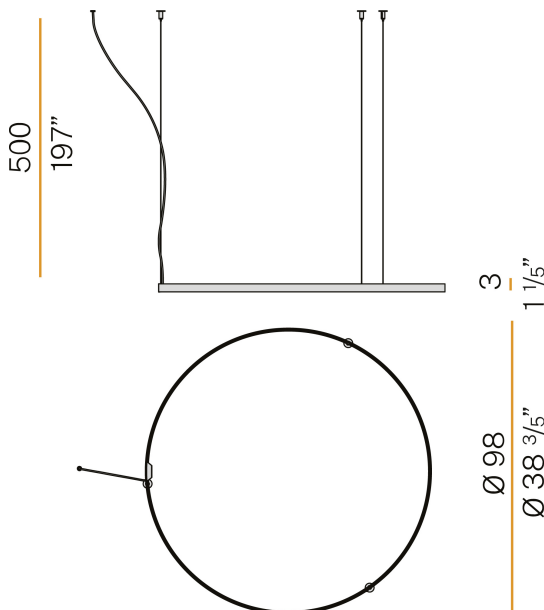

PANZERI

Zero Round

24V DC

M03301.100.0410

● white

Data sheet

CODE	M03301.100.0410
SYSTEM POWER CONSUMPTION	47W
EFFICACY	86.79lm/W
LIGHT SOURCE	LED
LIGHT SOURCE LIFETIME	L70 (B50) 60.000h
COLOUR TEMPERATURE	3000K Ra>90
LIGHT DISTRIBUTION	diffused
POWER SUPPLY	24V DC
DRIVER	remote not included
NOMINAL LUMINOUS FLUX	5670lm
LUMEN OUTPUT	4079lm
EFFICIENCY	71.9%
WEIGHT	1.43 Kg
PROTECTION DEGREE	IP20
COLOUR TOLLERANCES	SDCM 3
PACKING DIMENSIONS	107,0 x 107,0 x 11,0 cm

Extruded polycarbonate diffuser with opaline finish.

Suspension kit with griplocks and 5m (196,9") long steel cables.

5m (196,9") long power cable in transparent PVC.

Provided without power canopy.

Technical drawing