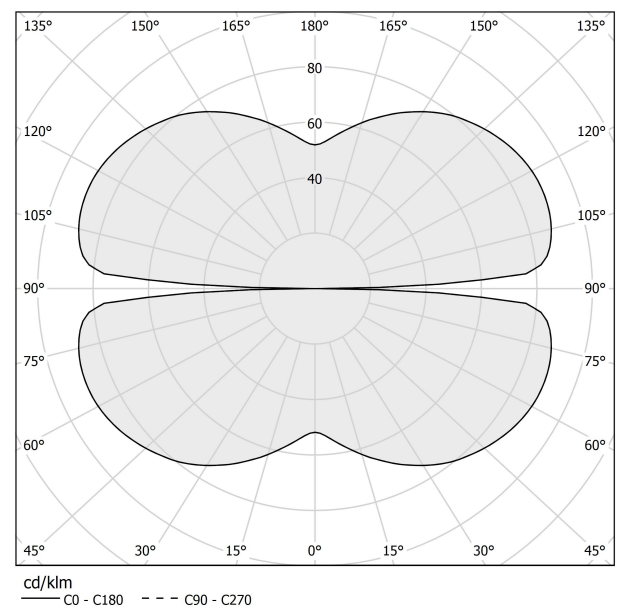

Polar diagram