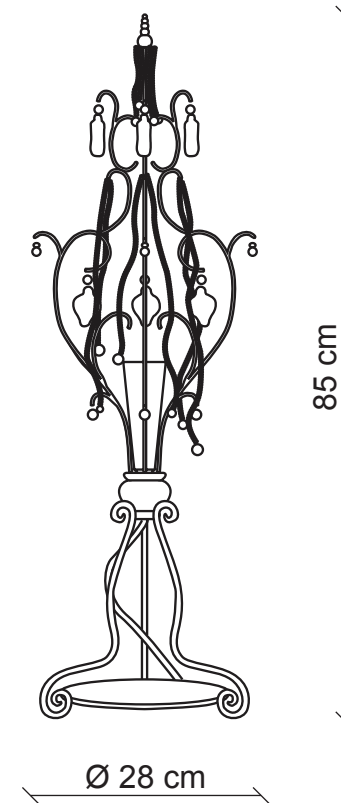

# PATRIZIAGARGANTI

Firenze

**BAGA** Contemporary  
LOVELY LIGHT

**art. 2108**

1 light Table lamp

**Finish:** Red

**Accessories:** Red and clear crystals

 1x  
40W G9  
supplied

m<sup>3</sup> 0,19  
Kg 3,5