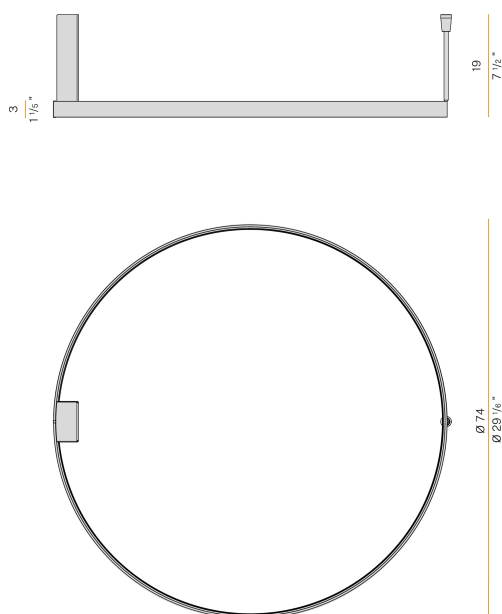

PANZERI

Zero Round

220-240V AC dimmable (DALI/Push DIM)

P03330.075.0402

titanium

Data sheet

CODE	P03330.075.0402
SYSTEM POWER CONSUMPTION	42W
EFFICACY	72.83lm/W
LIGHT SOURCE	LED
LIGHT SOURCE LIFETIME	L70 (B50) 60.000h
COLOUR TEMPERATURE	3000K Ra>90
LIGHT DISTRIBUTION	diffused
POWER SUPPLY	220-240V AC
FREQUENCY	50/60Hz
ELECTRICAL CONFIGURATION	dimmable (DALI/Push DIM)
DRIVER	integrated included
NOMINAL LUMINOUS FLUX	4252lm
LUMEN OUTPUT	3059lm
EFFICIENCY	71.9%
WEIGHT	1,80 Kg
PROTECTION DEGREE	IP20
COLOUR TOLLERANCES	SDCM 3
PACKING DIMENSIONS	83,0 x 83,0 x 10,0 cm

Ceiling or wall lighting fixture for interiors, with direct and indirect light emission. Pickled sheet metal ceiling or wall bracket in polyacrylic paint. Pickled sheet metal wall plate in polyacrylic paint. Bended extruded aluminium structure in white, black, bronze, mat brass or titanium polyacrylic paint. Extruded polycarbonate diffuser with opaline finish.

Technical drawing

Application

Polar diagram