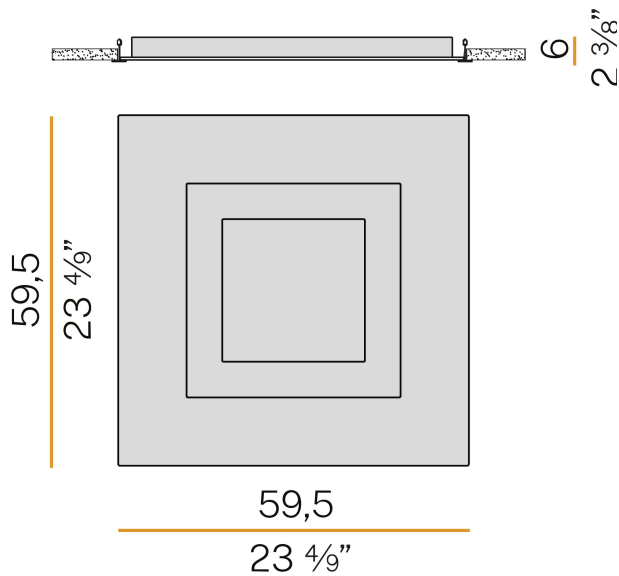

PANZERI

Flat

220-240V AC emergency
X07501.060.0407

● white

Data sheet

CODE	X07501.060.0407
SYSTEM POWER CONSUMPTION	48W
EFFICACY	61.04lm/W
LIGHT SOURCE	LED
LIGHT SOURCE LIFETIME	L80 (B20) 60.000h
COLOUR TEMPERATURE	3000K Ra>90
LIGHT DISTRIBUTION	diffused
POWER SUPPLY	220-240V AC
FREQUENCY	50/60Hz
ELECTRICAL CONFIGURATION	emergency
DRIVER	integrated included
NOMINAL LUMINOUS FLUX	5216lm
LUMEN OUTPUT	2930lm
EFFICIENCY	56.2%
DURATION IN EMERGENCY MODE	1h
WEIGHT	5,18 Kg
PROTECTION DEGREE	IP40
COLOUR TOLLERANCES	SDCM 3
PACKING DIMENSIONS	19,5 x 62,5 x 63,5 cm

Lighting fixture for ceiling built-in installation for interiors, with direct light emission. Built-in bearing structure for modular false ceilings, in aluminium in polyacrylic paint. Pickled sheet metal closing frames in white polyacrylic paint. Modelled polycarbonate diffuser with opaline finish. Equipped with inspection flap to access the terminal block.

Technical drawing

Polar diagram