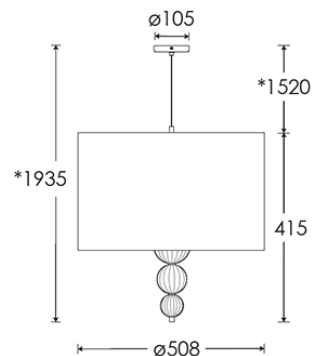

FLEX

1.5 metres of twisted flex with colour subject to shade colour.

SWITCHING & PLUG

Hardwired

WEIGHT

1.9 kg approx.

WARRANTY

12 Months

LAMPING

3 x E27 Lampholder - 80W max. LED bulb recommended.

FIXING NOTE

It is the buyer's responsibility to ensure that suitable fixings are used.

FINISHING NOTE

All our glasswork is hand blown and will vary from piece to piece - variations in form and proportion. Colour formation, pattern and finishing details are unique to each lamp and it is part of the charm that no two products are exactly the same.

Dimensions in mm and approximate
*Adjustable flex length

H&CO

Decorative lighting
for beautiful spaces

www.heathfield.co.uk | + 44 (0) 1732 350450 | sales@heathfield.co.uk
Unit 1, Priory Road, Tonbridge, Kent, TN9 2AF, United Kingdom