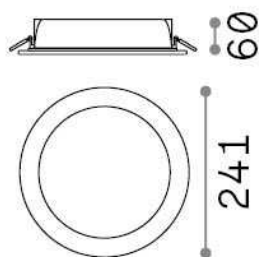

General info

Technical - Recessed lights

Ean	8021696312132
Item	BASIC FI IP65 28W ROUND
Installation	Recessed lights
Guarantee	5 years
Gross weight	0.82 kg
Volume	0.006806 m ³

Technical info

Net weight	0.65 kg
Insulation class	II
Protection index	IP20
Compliance	CE
Operating temperature	0° ~ +40 °C
Dimmer	NO, On-Off
Power output	220-240 V AC 50/60 Hz
Power supply	Separate, included Replaceable (by qualified operators only), electronic, tridonic / osram
Recessed specifications	Ø 205 - h. ≥ 100 , 1-25
Front protection index	IP65 [DO NOT COVER]

Source info

Integrated source	Integrated LED module
Replaceable source	No
Power	28 W
Emission	Direct
Max consumption	max 28,00 W
Features LED	LED SMD OSRAM
CCT LED	3000 K
Duration LED (t. 25°C)	50000 h
CRI	> 90
Light beam	105°
Light beam flux	3200 lm
Useful light flux	2570 lm