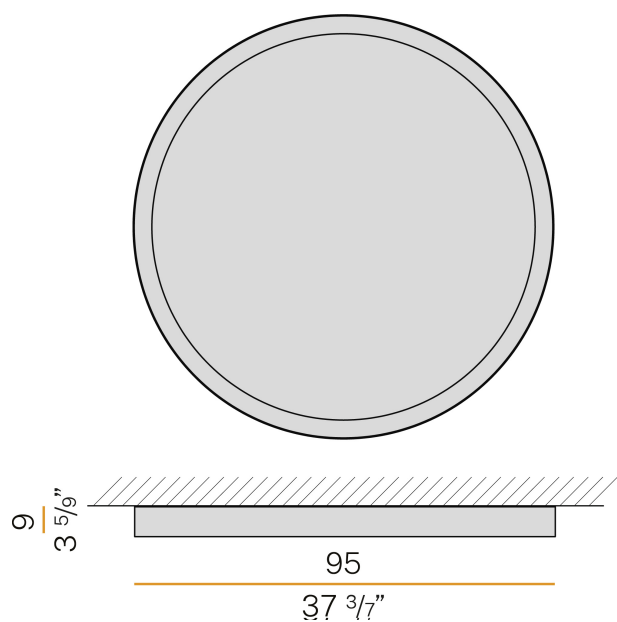

PANZERI

Planet Ring

220-240V AC dimmable (DALI/Push DIM)

P08301.100.0402

● white

Data sheet

CODE	P08301.100.0402
SYSTEM POWER CONSUMPTION	142W
EFFICACY	82.58lm/W
LIGHT SOURCE	LED
LIGHT SOURCE LIFETIME	L80 (B20) 80.000h
COLOUR TEMPERATURE	3000K Ra>90
LIGHT DISTRIBUTION	diffused
POWER SUPPLY	220-240V AC
FREQUENCY	50/60Hz
ELECTRICAL CONFIGURATION	dimmable (DALI/Push DIM)
DRIVER	integrated included
NOMINAL LUMINOUS FLUX	17714lm
LUMEN OUTPUT	11727lm
EFFICIENCY	66.2%
WEIGHT	13.64 Kg
PROTECTION DEGREE	IP40
COLOUR TOLLERANCES	SDCM 3
GLOW WIRE TEST PERFORMANCE	850°
PACKING DIMENSIONS	106,0 x 106,0 x 18,0 cm

Ceiling lighting fixture for interiors, with direct light emission.
Pickled sheet metal structure in white polyacrylic paint.
Aluminium dissipation plate.
Pickled sheet metal closing frame in polyacrylic paint.
Modelled polycarbonate diffuser with opaline finish.

Technical drawing

Application

Polar diagram