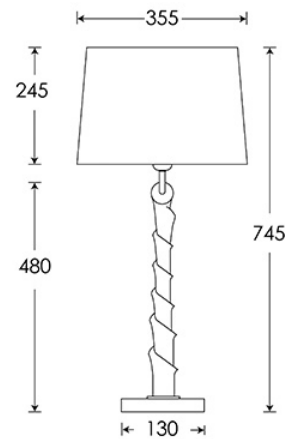

HEATHFIELD & CO

PRODUCT SPECIFICATION SHEET

Table Lamp | CASANO NICKEL

LAMP BASE

Material: Metal
Finish shown: Nickel
Code: TL-CASA-2018-NCKL

LAMPSHADE AS SHOWN

14" Roman Drum Black Linen
Shade code: SH-14-RMDR
Shade lining: White PVC

FLEX

1.5 metres of Black twisted flex. Alternative colours can be specified from our collection.

SWITCHING & PLUG

Black 13 AMP UK plug & inline switch.
Alternative plug types available.

BASE WEIGHT

3.7 kg approx.

LAMPING

1 x E27 Lampholder - 60W max. LED bulb recommended.

WARRANTY

12 Months

FINISHING NOTE

All metalwork is handcrafted and may vary from piece to piece with slight variation in finish and detailing.

CLEANING INSTRUCTIONS

The finishes on this luminaire only require regular cleaning with a soft dry duster. Abrasive or chemical cleaners may harm the finish and should not be used. Shade to be dusted with a clean dry cloth.

Dimensions in mm and approximate.

H&CO

Decorative lighting
for beautiful spaces

www.heathfield.co.uk | + 44 (0) 1732 350450 | sales@heathfield.co.uk
Unit 1, Priory Road, Tonbridge, Kent, TN9 2AF, United Kingdom