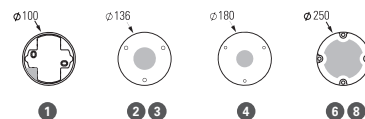

MOUNTING

SOCKETS CODES

Except for French socket, replace ● with country's socket code

SCHUKO SOCKET SK type F
 SWISS SOCKET CH type J