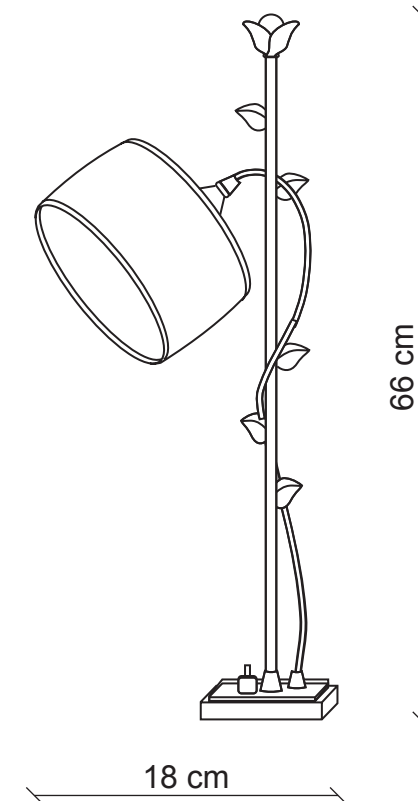

PATRIZIAGARGANTI

Firenze

BAGA Contemporary
LOVELY LIGHT

art. 2148

1 light Table lamp

Finish: Silver leaf with nickel details

Lampshades: Red goffered fabric

Accessories: Clear crystals

Ø 18x18
H. 10

1x
40W E14
not supplied

m³ 0,17
Kg 1,5