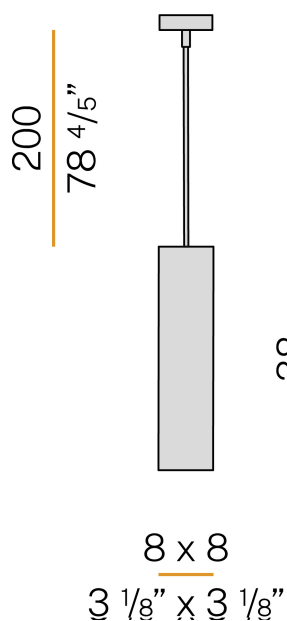

PANZERI

Two

220-240V AC ON-OFF
L03821.000.0406

gold leaf

DIRECT
LIGHT

Data sheet

CODE	L03821.000.0406
SYSTEM POWER CONSUMPTION	10W
EFFICACY	59.5lm/W
LIGHT SOURCE	LED
LIGHT SOURCE LIFETIME	L70 (B50) 50.000h
COLOUR TEMPERATURE	3000K Ra>90
LIGHT DISTRIBUTION	diffused
POWER SUPPLY	220-240V AC
FREQUENCY	50/60Hz
ELECTRICAL CONFIGURATION	ON-OFF
DRIVER	integrated included
NOMINAL LUMINOUS FLUX	850lm
LUMEN OUTPUT	595lm
EFFICIENCY	70%
WEIGHT	1,63 Kg
PROTECTION DEGREE	IP40
COLOUR TOLLERANCES	SDCM 3
PACKING DIMENSIONS	18,0 x 46,0 x 20,0 cm

Suspension lighting fixture for interiors, with direct light emission.
Extruded aluminium structure in white, black, bronze or mat brass polyacrylic paint, or with gold leaf coating.
Pickled sheet metal end cap in white, black, bronze, mat brass or gold polyacrylic paint.
Aluminium dissipation plate.
Flat frosted glass diffuser.
Pickled sheet metal frame in white, black, bronze or mat brass polyacrylic paint, or with gold leaf coating.
2m (78,7") long suspension and power cable in transparent PVC.
Power canopy with galvanized sheet metal ceiling bracket and pickled sheet metal covering in white, black, bronze or mat brass polyacrylic paint, or with gold leaf coating.

Technical drawing