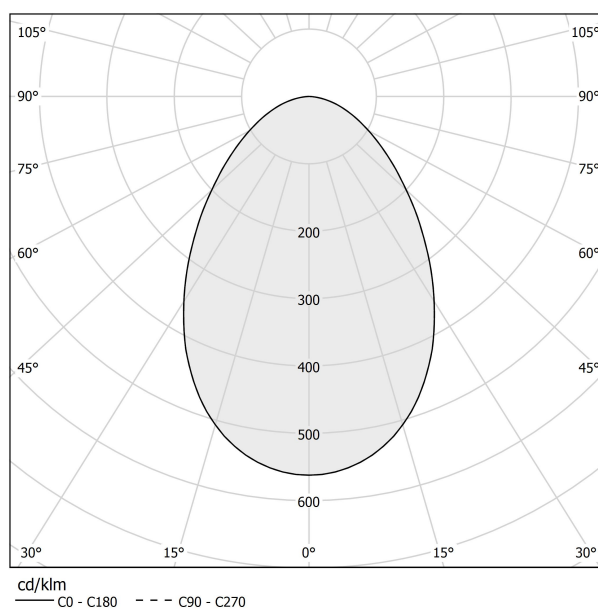

### Data sheet

CODE	L03821.000.0406
SYSTEM POWER CONSUMPTION	10W
EFFICACY	59.5lm/W
LIGHT SOURCE	LED
LIGHT SOURCE LIFETIME	L70 (B50) 50.000h
COLOUR TEMPERATURE	3000K Ra>90
LIGHT DISTRIBUTION	diffused
POWER SUPPLY	220-240V AC
FREQUENCY	50/60Hz
ELECTRICAL CONFIGURATION	ON-OFF
DRIVER	integrated included
NOMINAL LUMINOUS FLUX	850lm
LUMEN OUTPUT	595lm
EFFICIENCY	70%
WEIGHT	1,63 Kg
PROTECTION DEGREE	IP40
COLOUR TOLLERANCES	SDCM 3
PACKING DIMENSIONS	18,0 x 46,0 x 20,0 cm

### Polar diagram