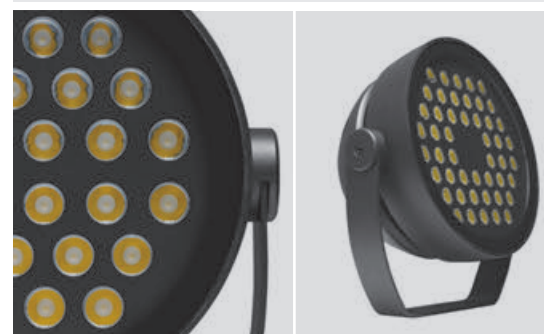

101801-02-03-04

LIGHTBEAM

Projector for outdoor installation. phospho-chromatised and polyester powder coated die-cast copper-free aluminium body, tempered safety glass, moulded silicone gasket and stainless steel screws. With 18 to 60 OSRAM LED, available as 24V (remote power supply needed) or 220-240V (built-in power supply). IP66 rating.

Technical features

Technical data

IP Rating	IP66
IK Rating	O8
Material	High corrosion resistance die-cast copper-free aluminum body
Coating	Polyester powder coating with phosphochromating pre-finish
Light source	OSRAM OSOLON SSL 80 LED
Screws	Stainless steel
Transformer	Built-in or remote, as per customer preference
Gasket	Silicone rubber
Glass	Tempered
Power cable	1 mt. power cable included

101801 LIGHTBEAM-18

light source	light beam options	lumen output (lm)
3000°K warm-white		
high-power led	8° / 15° / 30° / 45° / 60° / 15x60° / 20x40°	2.702
4000°K neutral-white		
high-power led	8° / 15° / 30° / 45° / 60° / 15x60° / 20x40°	2.758

Technical data

Wattage	36 WATT
Light source	NR. 18 OSRAM LED
Gross weight	2,60 Kg

101802 LIGHTBEAM-30

light source	light beam options	lumen output (lm)
3000°K warm-white		
high-power led	8° / 15° / 30° / 45° / 60° / 15x60° / 20x40°	4.887
4000°K neutral-white		
high-power led	8° / 15° / 30° / 45° / 60° / 15x60° / 20x40°	4.986