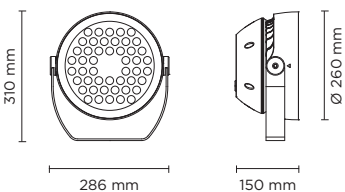

101801 LIGHTBEAM-18

light source	light beam options	lumen output (lm)
3000°K warm-white		
high-power led	8° / 15° / 30° / 45° / 60° / 15x60° / 20x40°	2.702
4000°K neutral-white		
high-power led	8° / 15° / 30° / 45° / 60° / 15x60° / 20x40°	2.758

Technical data

Wattage	36 WATT
Light source	NR. 18 OSRAM LED
Gross weight	2,60 Kg

101802 LIGHTBEAM-30

light source	light beam options	lumen output (lm)
3000°K warm-white		
high-power led	8° / 15° / 30° / 45° / 60° / 15x60° / 20x40°	4.887
4000°K neutral-white		
high-power led	8° / 15° / 30° / 45° / 60° / 15x60° / 20x40°	4.986

Technical data

Wattage	60 WATT
Light source	NR. 30 OSRAM LED
Gross weight	5,20 Kg

101803 LIGHTBEAM-48

light source	light beam options	lumen output (lm)
3000°K warm-white		
high-power led	8° / 15° / 30° / 45° / 60° / 15x60° / 20x40°	6.277
4000°K neutral-white		
high-power led	8° / 15° / 30° / 45° / 60° / 15x60° / 20x40°	6.405

Technical data

Wattage	100 WATT
Light source	NR. 48 OSRAM LED
Gross weight	7,30 Kg

101804 LIGHTBEAM-60

light source	light beam options	lumen output (lm)
3000°K warm-white		
high-power led	8° / 15° / 30° / 45° / 60° / 15x60° / 20x40°	12.135
4000°K neutral-white		
high-power led	8° / 15° / 30° / 45° / 60° / 15x60° / 20x40°	12.383