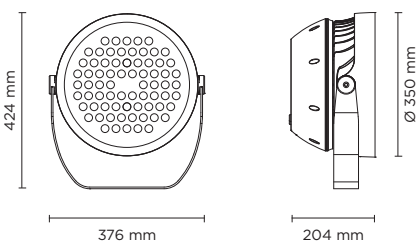

101801 LIGHTBEAM-18

light source	light beam options	lumen output (lm)
3000°K warm-white		
high-power led	8° / 15° / 30° / 45° / 60° / 15x60° / 20x40°	2.702
4000°K neutral-white		
high-power led	8° / 15° / 30° / 45° / 60° / 15x60° / 20x40°	2.758

Technical data

Wattage	36 WATT
Light source	NR. 18 OSRAM LED
Gross weight	2,60 Kg

101802 LIGHTBEAM-30

light source	light beam options	lumen output (lm)
3000°K warm-white		
high-power led	8° / 15° / 30° / 45° / 60° / 15x60° / 20x40°	4.887
4000°K neutral-white		
high-power led	8° / 15° / 30° / 45° / 60° / 15x60° / 20x40°	4.986

Technical data

Wattage	60 WATT
Light source	NR. 30 OSRAM LED
Gross weight	5,20 Kg

101803 LIGHTBEAM-48

light source	light beam options	lumen output (lm)
3000°K warm-white		
high-power led	8° / 15° / 30° / 45° / 60° / 15x60° / 20x40°	6.277
4000°K neutral-white		
high-power led	8° / 15° / 30° / 45° / 60° / 15x60° / 20x40°	6.405

Technical data

Wattage	100 WATT
Light source	NR. 48 OSRAM LED
Gross weight	7,30 Kg

101804 LIGHTBEAM-60

light source	light beam options	lumen output (lm)
3000°K warm-white		
high-power led	8° / 15° / 30° / 45° / 60° / 15x60° / 20x40°	12.135
4000°K neutral-white		
high-power led	8° / 15° / 30° / 45° / 60° / 15x60° / 20x40°	12.383