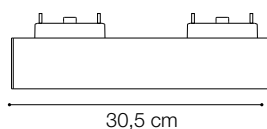

|                  |                       |
|------------------|-----------------------|
| Code             | 222943                |
| Item name        | ARCA WIDE 30 CM 3000K |
| Source           | LED SMD SAMSUNG       |
| Power            | 13W                   |
| Driver included  | No                    |
| Driver available | On/Off                |
| Lumen            | 1500 Lm               |
| MacAdam          | 3SDC                  |
| Beam             | 100°                  |
| CCT              | 3000K                 |
| CRI              | $\geq 80$             |
| UGR              | No                    |
| LED Life         | 50.000 h              |
| Insulation class | Class III             |
| IP               | 20                    |
| Material         | Aluminum              |
| Warranty         | 5 years               |
| Net Weight       | 0,410 Kg              |
| Volume           | 0,0025 m <sup>3</sup> |
| Base / Hole      | 30,5 x 3,5 cm         |