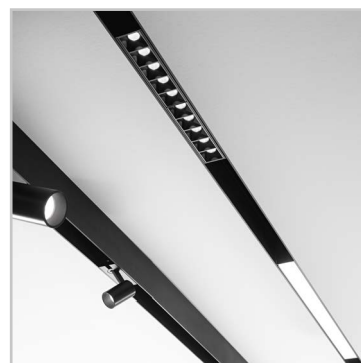

Code	222943
Item name	ARCA WIDE 30 CM 3000K
Source	LED SMD SAMSUNG
Power	13W
Driver included	No
Driver available	On/Off
Lumen	1500 Lm
MacAdam	3SDC
Beam	100°
CCT	3000K
CRI	≥ 80
UGR	No
LED Life	50.000 h
Insulation class	Class III
IP	20
Material	Aluminum
Warranty	5 years
Net Weight	0,410 Kg
Volume	0,0025 m³
Base / Hole	30,5 x 3,5 cm