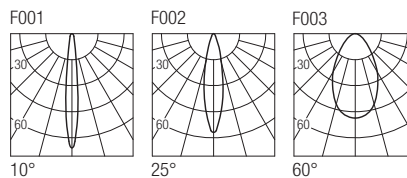

Supply current

350-500 mA (V_i 2,9V)

Power

1-2 W

Series wiring

Dimensions

Photometric diagrams

CCT/CRI/Flux