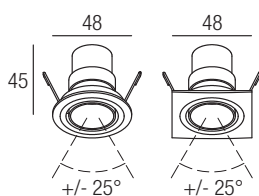

Supply current

350-500 mA (V_i 2,9V)

Power

1-2 W

Series wiring

Dimensions

Photometric diagrams

CCT/CRI/Flux