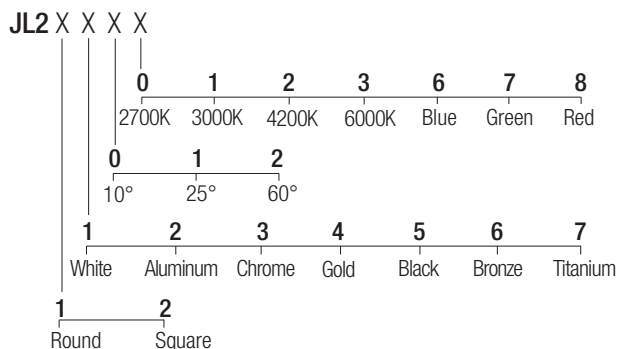

Code construction

Optionals

CS1005
Recessing box

AL7022
24VDC/500mA constant current converter

Drivers

350 mA		500 mA	
on/off	dimmmable	on/off	dimmmable
AL1034 (1..11) 30mm IP20	AL4000 (1..12) 72mm IP20 PUSH 1..10V	AL1074 (1..7) 30mm IP20	AL4010 (1..12) 72mm IP20 PUSH 1..10V
AL1035 (1..11) 40mm IP20	AL4051 (1..12) 72mm IP20 DALI	AL1077 (1..6) 40mm IP20	AL4151 (1..12) 72mm IP20 DALI
AL1037 (1..16) 55mm IP20 S.P.	AL4053 (1..12) 56mm IP20 PUSH IGBT-TRIAC	AL1084 (1..11) 55mm IP20 S.P.	AL4153 (1..12) 56mm IP20 PUSH IGBT-TRIAC
AL9011 (1..12) 44mm IP67	AL8035 (4..16) IP67 DALI	AL9051 (1..10) 44mm IP20	AL8050 (4..16) IP67 DALI