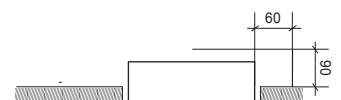

LIGHT SOURCE OPTIONS - OPCIONES DE FUENTE DE LUZ

GU10 MAX 50W (not included) | socket - portalámparas (not included)

MR16 12V MAX 50W (not included) | socket - portalámparas (not included)
gear - equipo (not included)