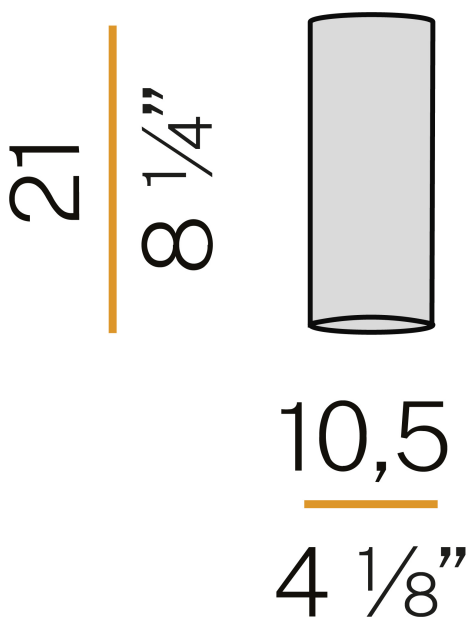

Technical drawing