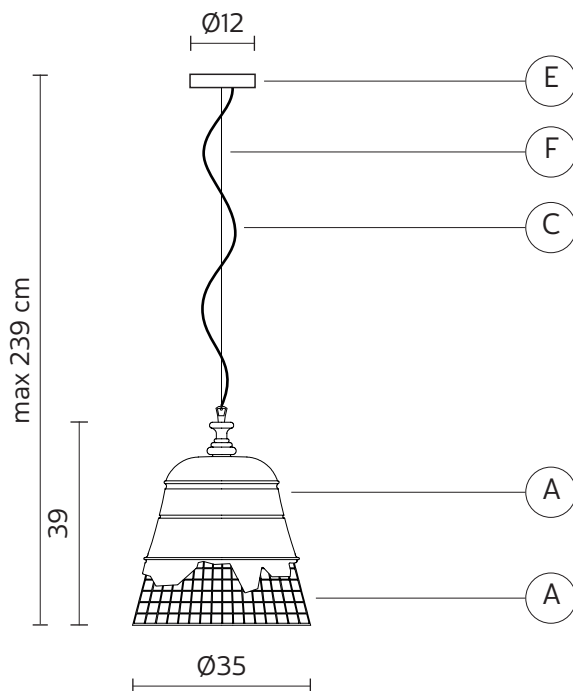

material wire netting
colour white

CEILING CUP "E"

material metal
colour glossy white

ELECTRICAL CABLE "C"

material PVC
colour transparent

SUSPENSION CABLE "F"

material steel

ELECTRICAL SYSTEM

socket E27
source max 1x70w
energy class from E to A++

PACKAGING

nr. of collis 1
net weight/kg 4,3
gross weight/kg 12,2
packaging/cm 50x50x75

EMISSION OF LIGHT

one-directional

direct
filtered
indirect
none

CERTIFICATION

IEC 60598-1:2008
EN 60598-1:2008 + A11:2009

IP rate IP20
bulb not provided

COLLECTION

available also as wall lamp