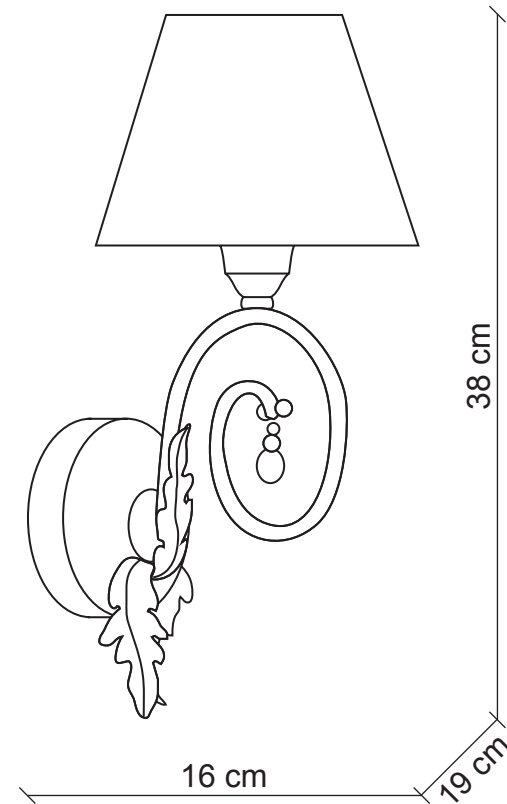

PATRIZIAGARGANTI

Firenze

BAGA XXI Century
LOVELY LIGHT

art. 1141

1 light Wall lamp

Finish: Gold leaf

Lampshades: Green and ivory taffeta

Accessories: Clear and amethyst crystals

m³ 0,08
Kg 1