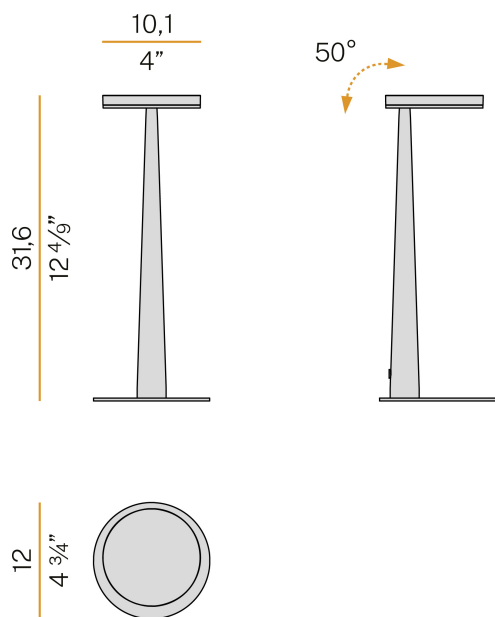

PANZERI

Bella

220-240V AC dimmable (Step DIM)

C05217.011.0509

Data sheet

CODE	C05217.011.0509
SYSTEM POWER CONSUMPTION	5W
EFFICACY	77.6lm/W
LIGHT SOURCE	LED
LIGHT SOURCE LIFETIME	L80 (B10) 70.000h
COLOUR TEMPERATURE	2700K Ra>90
LIGHT DISTRIBUTION	adjustable
POWER SUPPLY	220-240V AC
FREQUENCY	50/60Hz
ELECTRICAL CONFIGURATION	dimmable (Step DIM)
DRIVER	integrated included
NOMINAL LUMINOUS FLUX	460lm
LUMEN OUTPUT	388lm
EFFICIENCY	84.3%
WEIGHT	0,88 Kg
PROTECTION DEGREE	IP20
COLOUR TOLLERANCES	SDCM 3
PACKING DIMENSIONS	17,0 x 40,0 x 16,0 cm

Table lighting fixture for interiors, with swivelling light beam.
Pickled sheet metal bearing base in polyacrylic paint.
Body in tapered steel tube in white, black, bronze, mat brass or titanium polyacrylic paint.
Turned brass joint in polyacrylic paint.
Die-cast aluminium structure in polyacrylic paint.
Die-cast aluminium swivelling head in polyacrylic paint.
Modelled acrylic diffuser with mat finish.
Aluminium closing disk in polyacrylic paint.
Push-button to adjust luminosity according to 5 levels of visual comfort.
Equipped with a 1,4m (55,1") long power cable with jack connector and adapter plug.

Technical drawing

Polar diagram