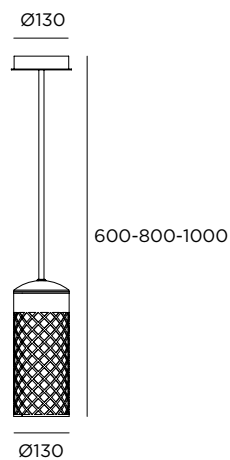

GARDEN AND POETRY
2022.01

inverlight[®]
STAINLESS LIGHTING SOLUTIONS

LED 7W / 700lm / 220-240V / H 600 mm

MAC1H1 

LED 7W / 700lm / 220-240V / H 800 mm

MAC1H2 

LED 7W / 700lm / 220-240V / H 1000 mm

MAC1H3 

Mantra ceiling

CE  IP65 IK08 220-240V

Stainless steel AISI 316L

Indirect light

Fixing to the ceiling

Opal polycarbonate diffuser

inverlight
FRANCESCO CASATI SPA

via P. Stucchi, 2 \ 20872 Cornate d'Adda (MB) Italy