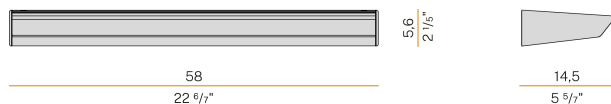

Technical drawing