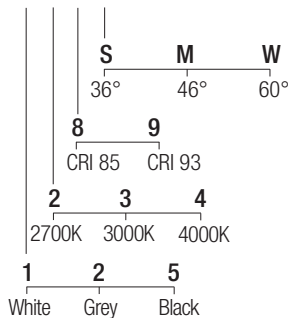

Code construction

HP14 X X X X