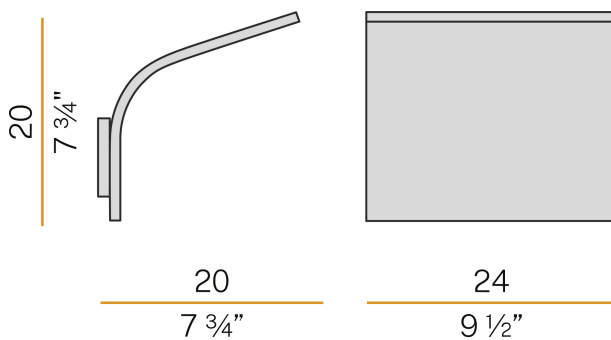

Technical drawing