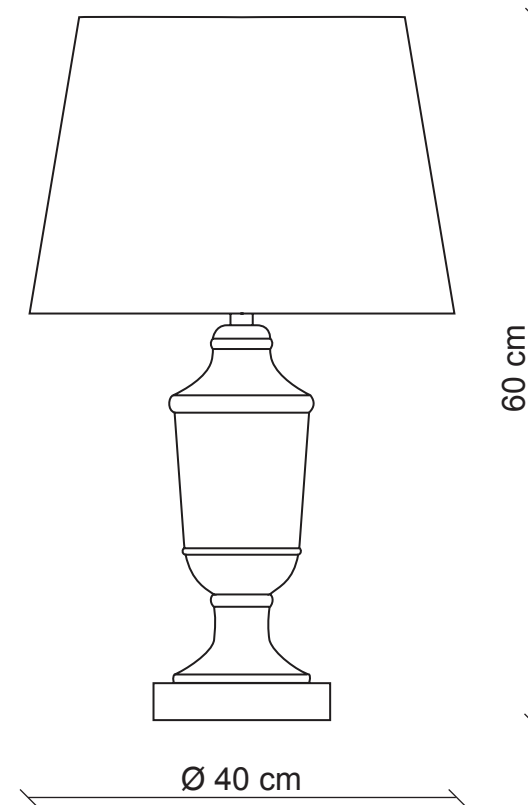

PATRIZIAGARGANTI

Firenze

BAGA XXI Century
LOVELY LIGHT

art. CM551

1 light Ceramic table lamp

Finish: Blu with silver details

Lampshades: White paper

Ø 36x26
H. 26

1x
100W E27
not supplied

m³ 0,22
Kg 2,1