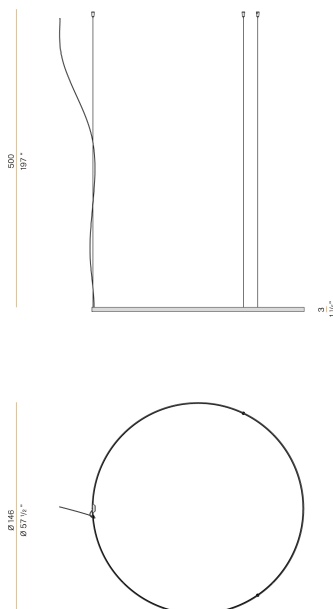

PANZERI

Zero Round

24V DC

M10330.150.0410

titanium

Data sheet

CODE	M10330.150.0410
SYSTEM POWER CONSUMPTION	71W
EFFICACY	86.2lm/W
LIGHT SOURCE	LED
LIGHT SOURCE LIFETIME	L70 (B50) 60.000h
COLOUR TEMPERATURE	3000K Ra>90
LIGHT DISTRIBUTION	diffused
POWER SUPPLY	24V DC
DRIVER	remote not included
LUMEN OUTPUT	6120lm
WEIGHT	1,58 Kg
PROTECTION DEGREE	IP20
COLOUR TOLLERANCES	SDCM 3
PACKING DIMENSIONS	160,0 x 160,0 x 11,0 cm

Single or multiple suspension lighting fixture for interiors, with direct and indirect light emission.

Bended extruded aluminium structure in white, black, bronze, mat brass or titanium polyacrylic paint.

Extruded polycarbonate diffuser with opaline finish.

Suspension kit with griplocks and 5m (196,9") long steel cables.

5m (196,9") long power cable in transparent PVC.

Provided without power canopy.

Technical drawing