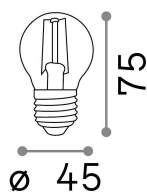

General info

Lampadine e accessori - Sfera

Ean	8021696188942
Item	E27 SFERA 4W 3000K CRI80 TRASP DIMM
Installation	-
Guarantee	5 years
Gross weight	0.04 kg
Volume	0.000272 m ³

Technical info

Net weight	0.04 kg
Insulation class	-
Compliance	CE
Power output	220-240 V AC 50 Hz
Dimmer	YES, TRIAC
Power supply	Not required

Source info

Power	4 W
Emission	Diffuse
Max consumption	max 3,90 W
CCT LED	3000 K
Duration LED (t. 25°C)	15000 h
CRI	> 80
Light beam	-
Useful light flux	340 lm
Photobiological risk	1
Standby power	< 0.50 W