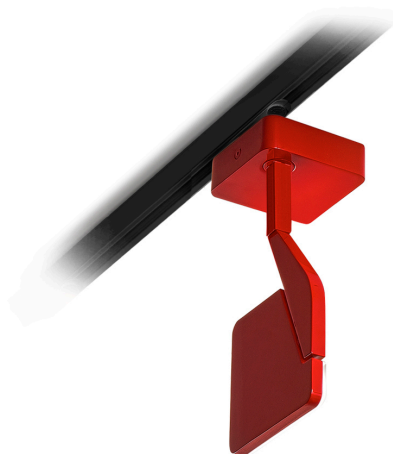

PANZERI

Jackie Spot

220-240V AC ON-OFF
B07703.000.0101

Data sheet

CODE	B07703.000.0101
SYSTEM POWER CONSUMPTION	8,5W
EFFICACY	102.5lm/W
LIGHT SOURCE	LED
LIGHT SOURCE LIFETIME	L90 (B10) 50.000h
COLOUR TEMPERATURE	3000K Ra>80
LIGHT DISTRIBUTION	adjustable
BEAM ANGLE	90°
POWER SUPPLY	220-240V AC
FREQUENCY	50/60Hz
ELECTRICAL CONFIGURATION	ON-OFF
DRIVER	integrated included
NOMINAL LUMINOUS FLUX	1027lm
LUMEN OUTPUT	820lm
EFFICIENCY	79.8%
WEIGHT	0,66 Kg
PROTECTION DEGREE	IP40
COLOUR TOLLERANCES	SDCM 3
PACKING DIMENSIONS	16,0 x 39,0 x 16,0 cm

Lighting fixture for electrified track for interiors, with swivelling light beam.
Pickled sheet metal bracket in polyacrylic paint.
Die-cast aluminium structure in white, black, red or titanium polyacrylic paint.
Die-cast aluminium head rotating on two axes in polyacrylic paint.
Modelled acrylic diffuser with mat finish and double serigraphy.
Equipped with electric and mechanical adapter for three-phase electrified tracks.