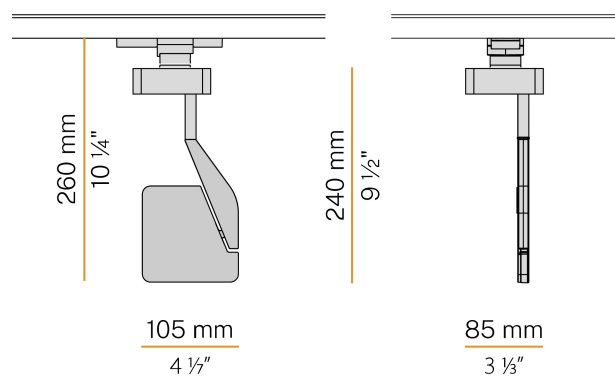

PANZERI

Jackie Spot

220-240V AC ON-OFF
B07703.000.0101

Data sheet

CODE	B07703.000.0101
SYSTEM POWER CONSUMPTION	8,5W
EFFICACY	102.5lm/W
LIGHT SOURCE	LED
LIGHT SOURCE LIFETIME	L90 (B10) 50.000h
COLOUR TEMPERATURE	3000K Ra>80
LIGHT DISTRIBUTION	adjustable
BEAM ANGLE	90°
POWER SUPPLY	220-240V AC
FREQUENCY	50/60Hz
ELECTRICAL CONFIGURATION	ON-OFF
DRIVER	integrated included
NOMINAL LUMINOUS FLUX	1027lm
LUMEN OUTPUT	820lm
EFFICIENCY	79.8%
WEIGHT	0,66 Kg
PROTECTION DEGREE	IP40
COLOUR TOLLERANCES	SDCM 3
PACKING DIMENSIONS	16,0 x 39,0 x 16,0 cm

Lighting fixture for electrified track for interiors, with swivelling light beam.
Pickled sheet metal bracket in polyacrylic paint.
Die-cast aluminium structure in white, black, red or titanium polyacrylic paint.
Die-cast aluminium head rotating on two axes in polyacrylic paint.
Modelled acrylic diffuser with mat finish and double serigraphy.
Equipped with electric and mechanical adapter for three-phase electrified tracks.

Technical drawing

Application

Polar diagram