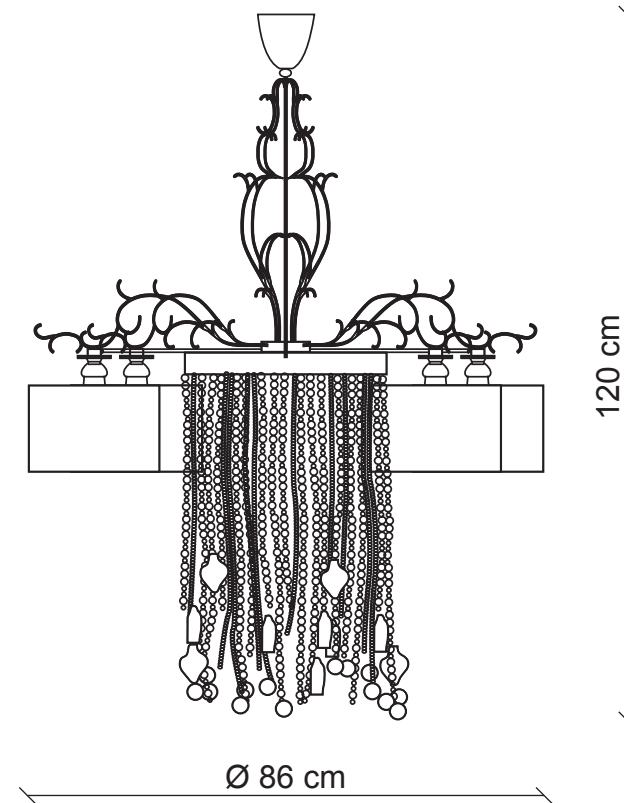

PATRIZIAGARGANTI

Firenze

BAGA Contemporary
LOVELY LIGHT

art. 2191

5 lights Chandelier

Finish: Silver leaf

Lampshades: PVC

Accessories: Clear crystals

m³ 0,86
Kg 9,8