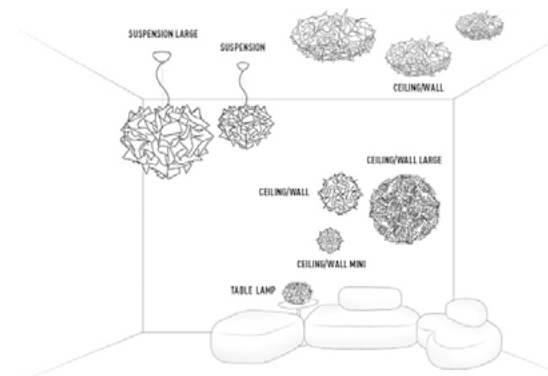

PRODUCT	SIZE	COLOUR	CODE		
CEILING-WALL LAMP MINI Bulbs E14: 1 X 4W LED Filament Made of: Opalflex® / Lentiflex® / Goldflex® / Steelflex® / Copperflex® With: MagneticSystem® Weight: net Kg 0,60 - gross Kg 1,10 Package: 36 x 38 x h15cm CE IP 20 □ ▽	 15 cm 6" 32 cm (12-1/2") 19 cm 7-1/2" BULBS DISPOSITION bottom view	OPAL	VEL78PLF0001W_000		
		PLUM	VEL78PLF0001H_000		
		CHARCOAL	VEL78PLF0001N_000		
		PRISMA	VEL78PLF0001LE000		
		GOLD	VEL78PLF0001O_000		
		SILVER	VEL78PLF0001S_000		
		COPPER	VEL78PLF0001RA000		
		COUTURE	VEL78PLF0001BW000		
		VELI ENTIRE COLLECTION 	ENERGY CLASS This luminaire is compatible with bulbs of the energy classes: A++, A+, A, B, C, D, E.		
			SLAMP: VELI CEILING 874/2012		

VELI ENTIRE COLLECTION

ENERGY CLASS

This luminaire is compatible with bulbs of the energy classes:

A++
A+
A
B
C
D
E

SLAMP: VELI CEILING 874/2012