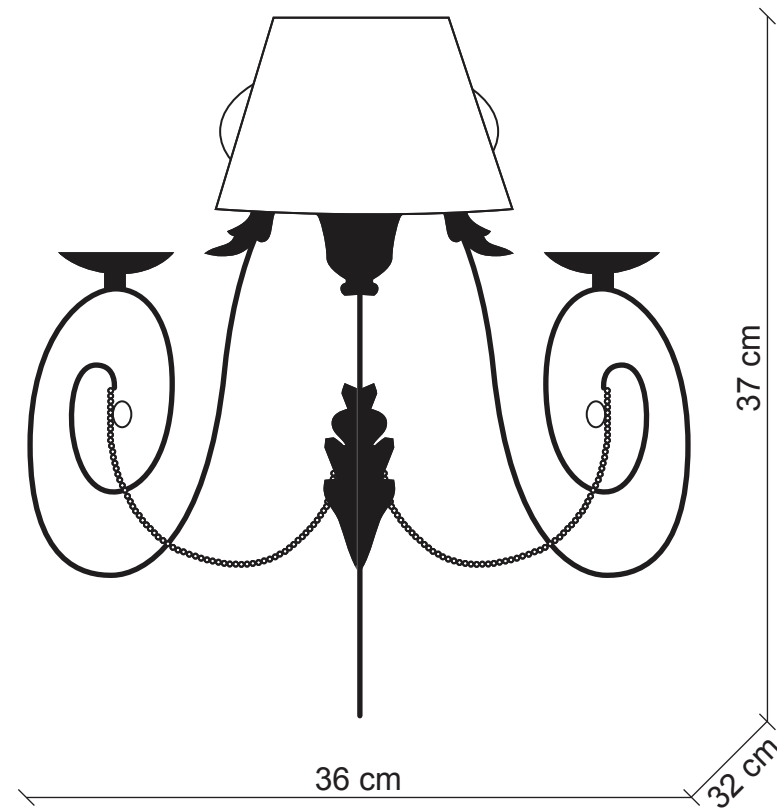

PATRIZIAGARGANTI

Firenze

BAGA XXI Century
LOVELY LIGHT

art. 991

1 light Wall lamp

Finish: Gold leaf

Lampshades: Ivory fabric

Accessories: Clear crystals