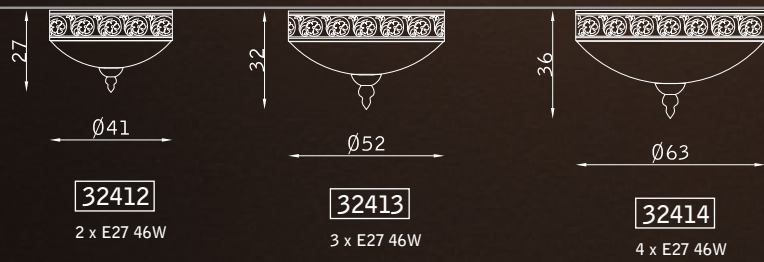

PARETE WALL

PLAFONIERA CEILING

bronz scuro 127
dark bronze 127

vetro avorio satinato AS
satin ivory glass AS

cromo 102
chrome 102

vetro bianco satinato BS
satin white glass BS

bianco 190
white 190

vetro bianco satinato BS
satin white glass BS