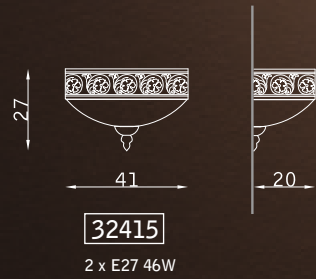

PARETE WALL

PLAFONIERA CEILING

bronz scuro 127
dark bronze 127

vetro avorio satinato AS
satin ivory glass AS

cromo 102
chrome 102

vetro bianco satinato BS
satin white glass BS

bianco 190
white 190

vetro bianco satinato BS
satin white glass BS