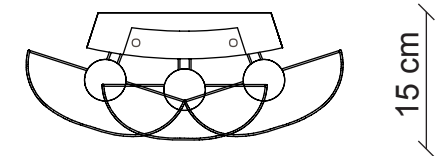

## Holly collection

4 lights Wall lamp

35 cm

Finish  
wall lamp  
structure

Half-shade versions

white pearls

black pearls

black & clear  
pearls

Weight with pearls weave half-shade **Kg 3,2**

Weight with silk half-shade **Kg 2,3**

L. 18x8 cm  
H. 25 cm

4x  
40W E14  
not supplied

**m<sup>3</sup> 0,17**