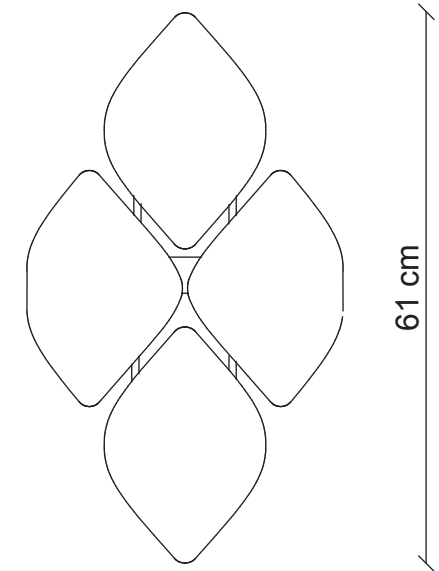

## Holly collection

4 lights Wall lamp

35 cm

Finish  
wall lamp  
structure

Half-shade versions

white pearls

black pearls

black & clear  
pearls

Weight with pearls weave half-shade **Kg 3,2**

Weight with silk half-shade **Kg 2,3**

L. 18x8 cm  
H. 25 cm

4x  
40W E14  
not supplied

**m<sup>3</sup> 0,17**