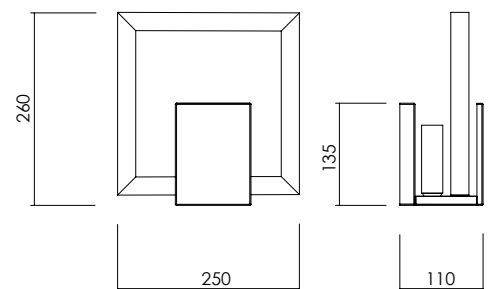

SIPARIO W Wall Lamp

Wall lamp with steel body and pmma or steel frame.

Lampada da parete con corpo in acciaio e cornice in pmma o in metallo.

LIGHT SOURCE | FONTE LUMINOSA

DIMENSIONS | DIMENSIONI

G9 max 5W LED

IP20

7127C0

FINISHES | FINITURE

CODE | CODICE

Body | Corpo

Shade | Paralume

BL
Polished Copper
Rame Lucido

.00
Transparent pmma
Pmma trasparente