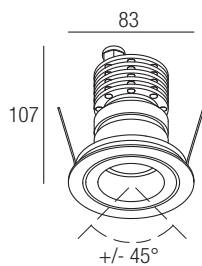

IP67 made in Italy

Supply current

24 VDC

Power

7 W

Parallel wiring

Dimensions

Photometric diagrams