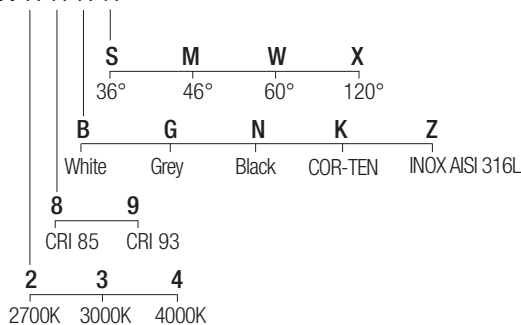

IP67 made in Italy

Supply current

24 VDC

Power

7 W

Parallel wiring

Dimensions

Photometric diagrams

CCT/CRI/Flux

	CRI85	CRI93
2700K	630lm	590lm
3000K	700lm	650lm
4000K	730lm	670lm

Code construction

TR24 X X X X

Optionals

CSSL01

Recessing box

LTR2401