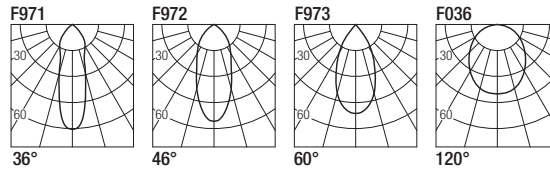

IP67 made in Italy

Supply current

24 VDC

Power

7 W

Parallel wiring

Dimensions

Photometric diagrams