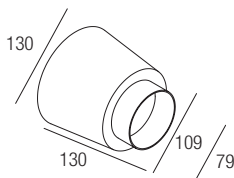

Optionals

CSSL01

Recessing box