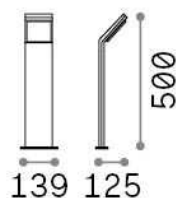

General info

Outdoor - Floor lamps

| | |
|---------------------|----------------------------|
| Ean | 8021696322582 |
| Item | STYLE PT H050 BIANCO 4000K |
| Installation | Floor lamps |
| Guarantee | 5 years |
| Gross weight | 1.02 kg |
| Volume | 0.012167 m ³ |

Technical info

| | |
|------------------------------|--|
| Net weight | 1.02 kg |
| Insulation class | I |
| Protection index | IP54 |
| Compliance | CE |
| Operating temperature | -15° ~ +45 °C |
| Dimmer | NO, On-Off |
| Power output | 100-240 V AC 50/60 Hz |
| Power supply | In-built, included Replaceable (by qualified operators only), electronic |

Source info

| | |
|-------------------------------|-----------------------|
| Integrated source | Integrated LED module |
| Replaceable source | No |
| Power | 9 W |
| Emission | Direct |
| Max consumption | max 9,00 W |
| Features LED | LED SMD |
| CCT LED | 4000 K |
| Duration LED (t. 25°C) | 30000 h |
| CRI | > 80 |
| Light beam | 120° |
| Light beam flux | 1100 lm |
| Useful light flux | 960 lm |